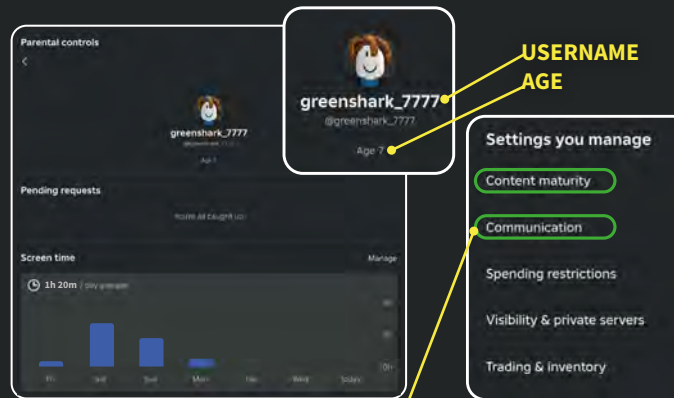

STEP 4

We recommend reviewing all parental controls, especially the following: