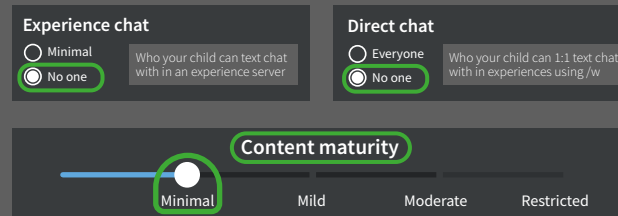

PRIVATE SERVERS

'Servers' are how people are grouped when playing a multiplayer game.

Click this icon on the Experience page to create a Private Server.

Private servers allow users to play only with selected people and are accessible by invite only. You can set up a private server for the child or young person in your care to only play with people they know.

ROBLOX DICTIONARY

Want to stay ahead with some of Roblox's need-to-know lingo? We've got you covered!

Robux

In-platform currency.

Obby

Short for 'obstacle course'.

Bacon Hair

New player, also: 'noob' or 'newbie'.

UPD

Experience has been updated.

VC

Voice Chat is used in the experience.

RP

Role Play.

#####

Player has tried to send a chat message that has been blocked by Roblox's filter system.

*Quoted from Roblox.com